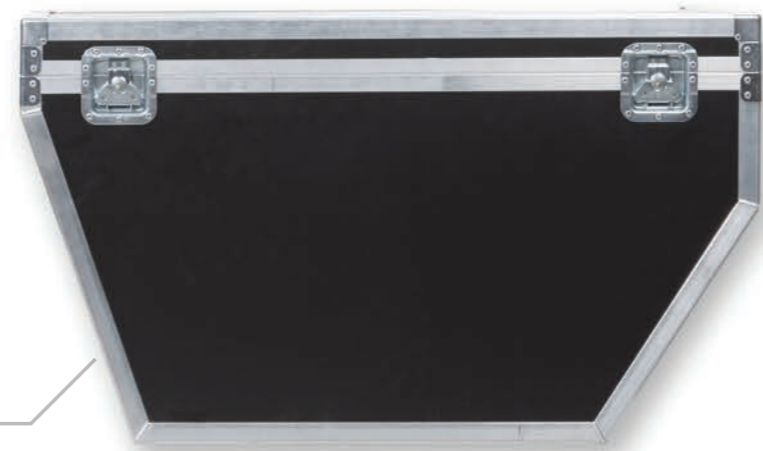

**Rear frame**  
Aluminium frame  
26inch rear wheel  
Design: Wytze van Mansum

**Cockpit**  
Accessory  
Easy up - down  
Driver dry as well

**Family**  
Superlight material  
EPP  
2 - 4 kids  
Maxi-Cosi-Adapter

**Shorty Box**  
Volume 110L  
W 59 cm x L 73 cm x H 30 cm  
Aluminium / Elastomeric foam

powered by

**Motor**  
250 W  
25 km/h  
BOSCH

**Cargo**  
Volume 300L  
W 65 cm x L 93 cm x H 65 cm  
Lockable

**Long frame**  
Max. load 150 kg  
Aluminium frame  
Modular box fixation

**Thermobox**  
Volume 110L  
W 55 cm x L 72 cm x  
H 48 cm  
Lockable

**Short frame**  
Max. load 100 kg  
Aluminium frame  
Modular box fixation